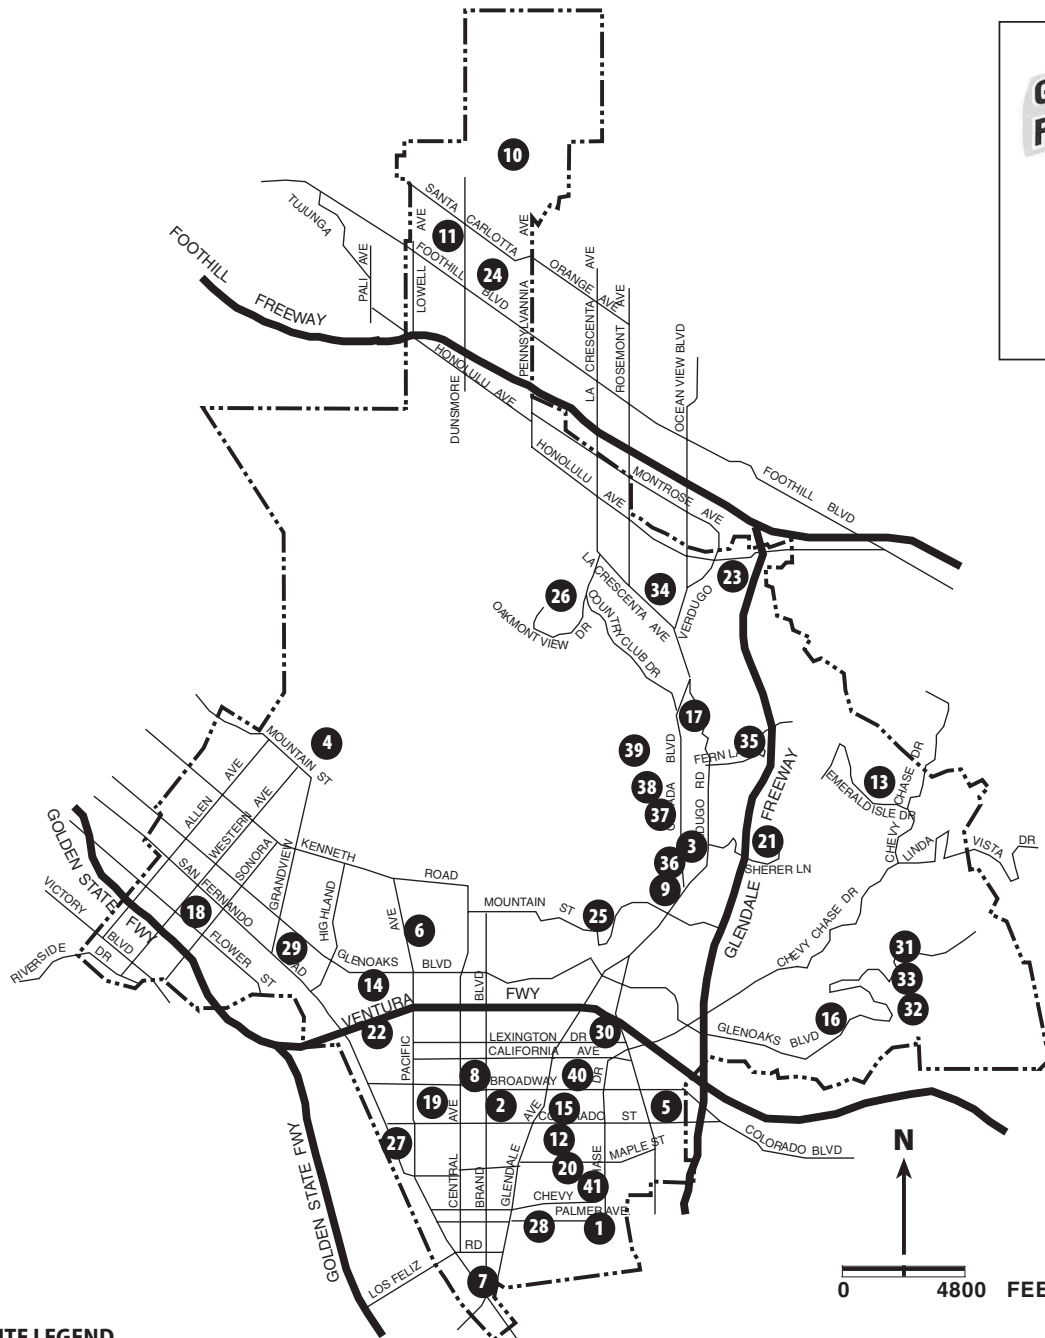

## PUBLIC PARK SITE LEGEND

- |                                    |                               |   |                                    |
|------------------------------------|-------------------------------|---|------------------------------------|
| 1. Adams Square Mini Park          | 12. Elk Mini Park             | 23. Montrose Park                             | 33. Scholl Canyon Golf & Tennis    |
| 2. Adult Recreation Center         | 13. Emerald Isle Park         | 24. New York Park                             | 34. Sparr Heights Community Center |
| 3. Babe Herman Little League Field | 14. Fremont Park              | 25. Nibley Park                               | 35. Sports Complex                 |
| 4. Brand Park                      | 15. Glendale Heritage Garden  | 26. Oakmont View Park                         | 36. Stengel Ballfield              |
| 5. Carr Park                       | 16. Glenoaks Park             | 27. Pacific Community Center,<br>Park, & Pool | 37. Verdugo Park                   |
| 6. Casa Adobe de San Rafael        | 17. Glorietta Park            | 28. Palmer Park                               | 38. Verdugo Skate Park             |
| 7. Cerritos Park                   | 18. Griffith Manor Park       | 29. Pelanconi Park                            | 39. Verdugo Adobe                  |
| 8. Chess Park                      | 19. Harvard Mini Park         | 30. Piedmont Park                             | 40. Wilson Avenue Mini Park        |
| 9. Civic Auditorium                | 20. Maple Park                | 31. Lower Scholl Canyon Park                  | 41. Windsor Mini Park              |
| 10. Deukmejian Wilderness Park     | 21. Mayor's Bicentennial Park | 32. Scholl Canyon Ballfields                  |                                    |
| 11. Dunsmore Park                  | 22. Milford Mini Park         |   |                                    |