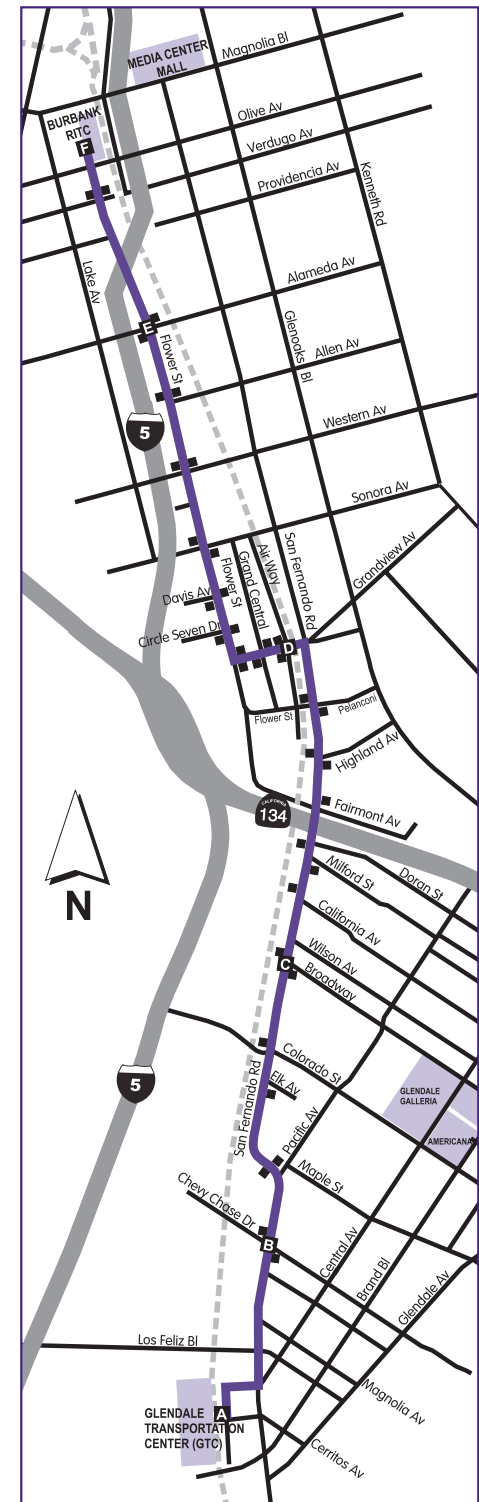

PM NORTHBOUND to Burbank SOUTHBOUND to Glendale

GLENDALE TRAIN STATION (GTC)	SAN FERNANDO @ CHEVY CHASE	SAN FERNANDO @ BROADWAY	GRANDVIEW @ AIRWAY	FLOWER @ ALAMEDA	BURBANK TRAIN STATION (BRITC)	TRAIN NUMBER/ ESTIMATED DEPARTURE TIME
A	B	C	D	E	F	
--	--	--	--	--	--	
--	--	--	--	--	--	
3:08	3:11	3:15	3:21	3:28	3:31	904/3:41p ♦ 115/3:51p ♦ 218/3:56p ♦ 211/4:01p
3:43	3:46	3:50	3:56	4:03	4:06	213/4:16p ♦ 906/4:19p
4:05	4:08	4:12	4:18	4:28	4:31	117/4:41p ♦ 911/4:49p
4:27	4:30	4:34	4:40	4:47	4:50	150/5:00p ♦ 215/5:01p ♦ 910/5:10p
4:53	4:56	5:00	5:06	5:13	5:16	119/5:26p ♦ 220/5:41p ♦ 285/5:49p
5:27	5:30	5:34	5:40	5:47	5:50	118/5:59p ♦ 217/6:06p ♦ 121/6:11p
6:11	6:14	6:18	6:24	6:31	6:34	219/6:46p ♦ 123/6:56p

BURBANK TRAIN STATION (BRITC)	FLOWER @ ALAMEDA	GRANDVIEW @ AIRWAY	SAN FERNANDO @ BROADWAY	SAN FERNANDO @ CHEVY CHASE	GLENDALE TRAIN STATION (GTC)	TRAIN NUMBER/ ESTIMATED DEPARTURE TIME
F	E	D	C	B	A	
3:12	3:15	3:22	3:28	3:32	3:35	115/3:45p ♦ 904/3:47p
3:22	3:25	3:32	3:38	3:42	3:45	211/3:55p ♦ 218/4:03p ♦ 213/4:10p
3:52	3:55	4:02	4:08	4:12	4:15	906/4:25p ♦ 117/4:35p ♦ A784/4:38p ♦ 911/4:43p
4:22	4:25	4:32	4:38	4:42	4:45	215/4:55p ♦ 150/5:06p
4:42	4:45	4:52	4:58	5:02	5:05	910/5:15p ♦ 119/5:20p
5:15	5:18	5:25	5:31	5:35	5:38	220/5:48p ♦ 217/6:00p
5:32	5:35	5:42	5:48	5:52	5:55	121/6:05p ♦ 118/6:06p
6:07	6:10	6:17	6:23	6:27	6:30	219/6:40p ♦ 123/6:50p ♦ A785/7:13p ♦ A798/7:18p

Times are approximate. Schedules are subject to change.

■ Bus Stop
A Bus Stop/Time Point on Schedule